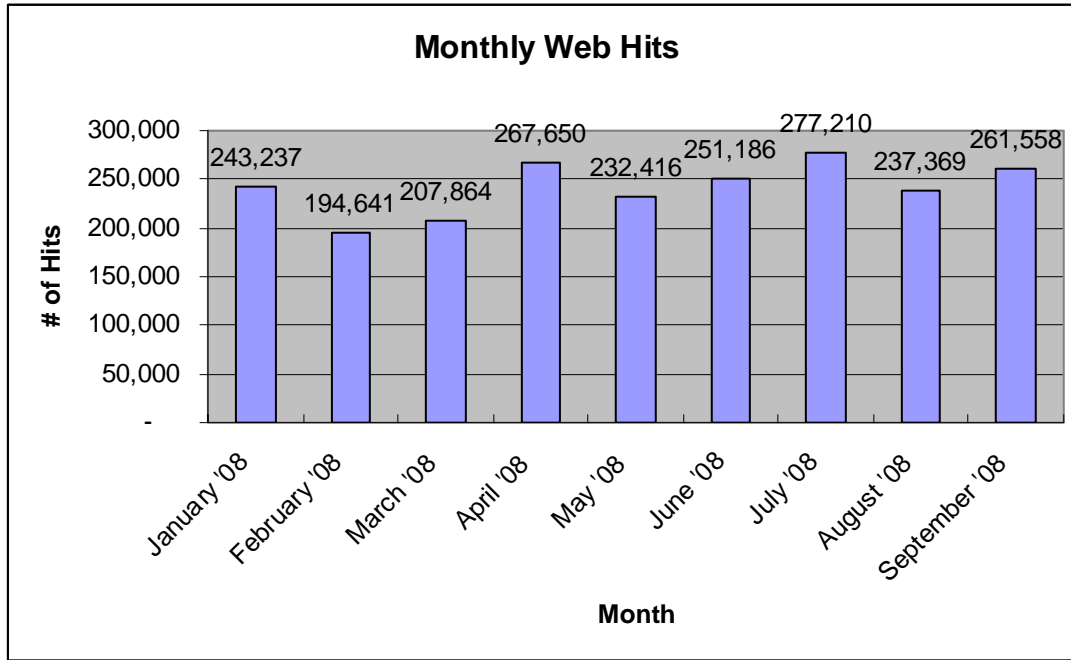

mi-support web stats

Top 10 most popular pages
(highest number of hits overall):

1	mi-support Home Page
2	MiCSES system documentation
3	Partner Contact Information page
4	mi-support search
5	Policy Action Transmittals
6	Notifications
7	MiCSES Systems page
8	FAQs
9	MiCSES application forms
10	Data Warehouse page

Top 10 most popular documents (by hits) (March 2008 –Sept 2008)

1	Locate Websites Spreadsheet	2221
2	CIMS Manual	1916
3	Confinement Calculator	1734
4	DHS Case Inquiry Report Description	864
5	Suspense Management CIG	704
6	Tax Offset CIG	458
7	SORD Screen Description	393
8	Note Hand CIG	378
9	Case Closure Cleanup Instructions	364
10	DEMO Screen Description	357